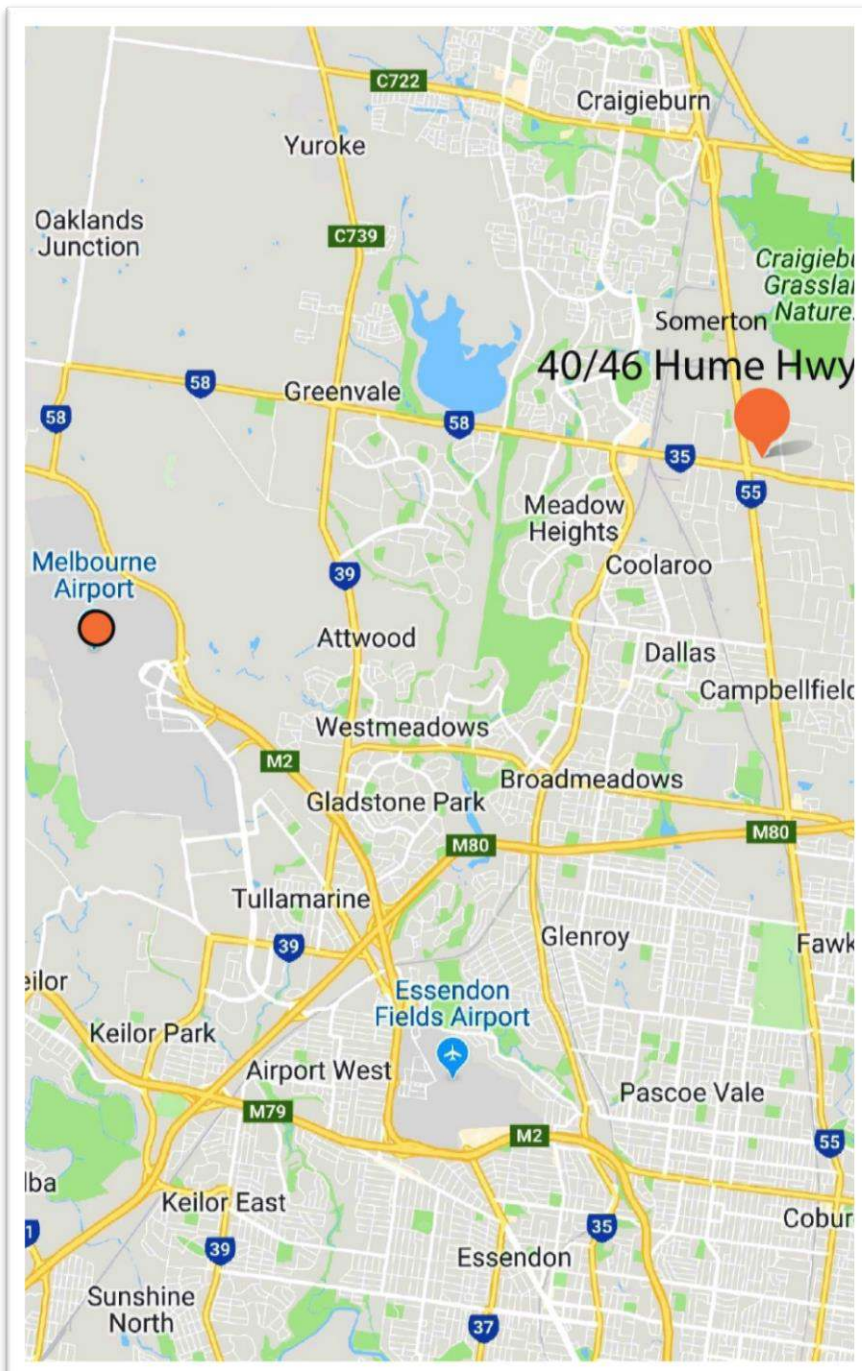

Melbourne Depot

Address: 40 - 46 Hume Hwy, Somerton VIC 3062
Phone: +61 (0) 3 9335 9200
Opening Hours: Monday to Sunday: 8:00am - 4:00pm.
(Depot closed Christmas Day, New Year's Day, Good Friday, Australia Day public holiday observed))

Options for transport to and from the airport to

depot Melbourne

Distance from airport:

17 kilometres

Distance from city:

30 kilometres

Transfers:

Taxi from Melbourne airport to depot approx. $34.

Our Top Tip:

Save yourself time and hassle, grab yourself a taxi or Uber to collect your motorhome hire from the depot.

We're all about camper adventures!

www.gallivantingoz.com.au