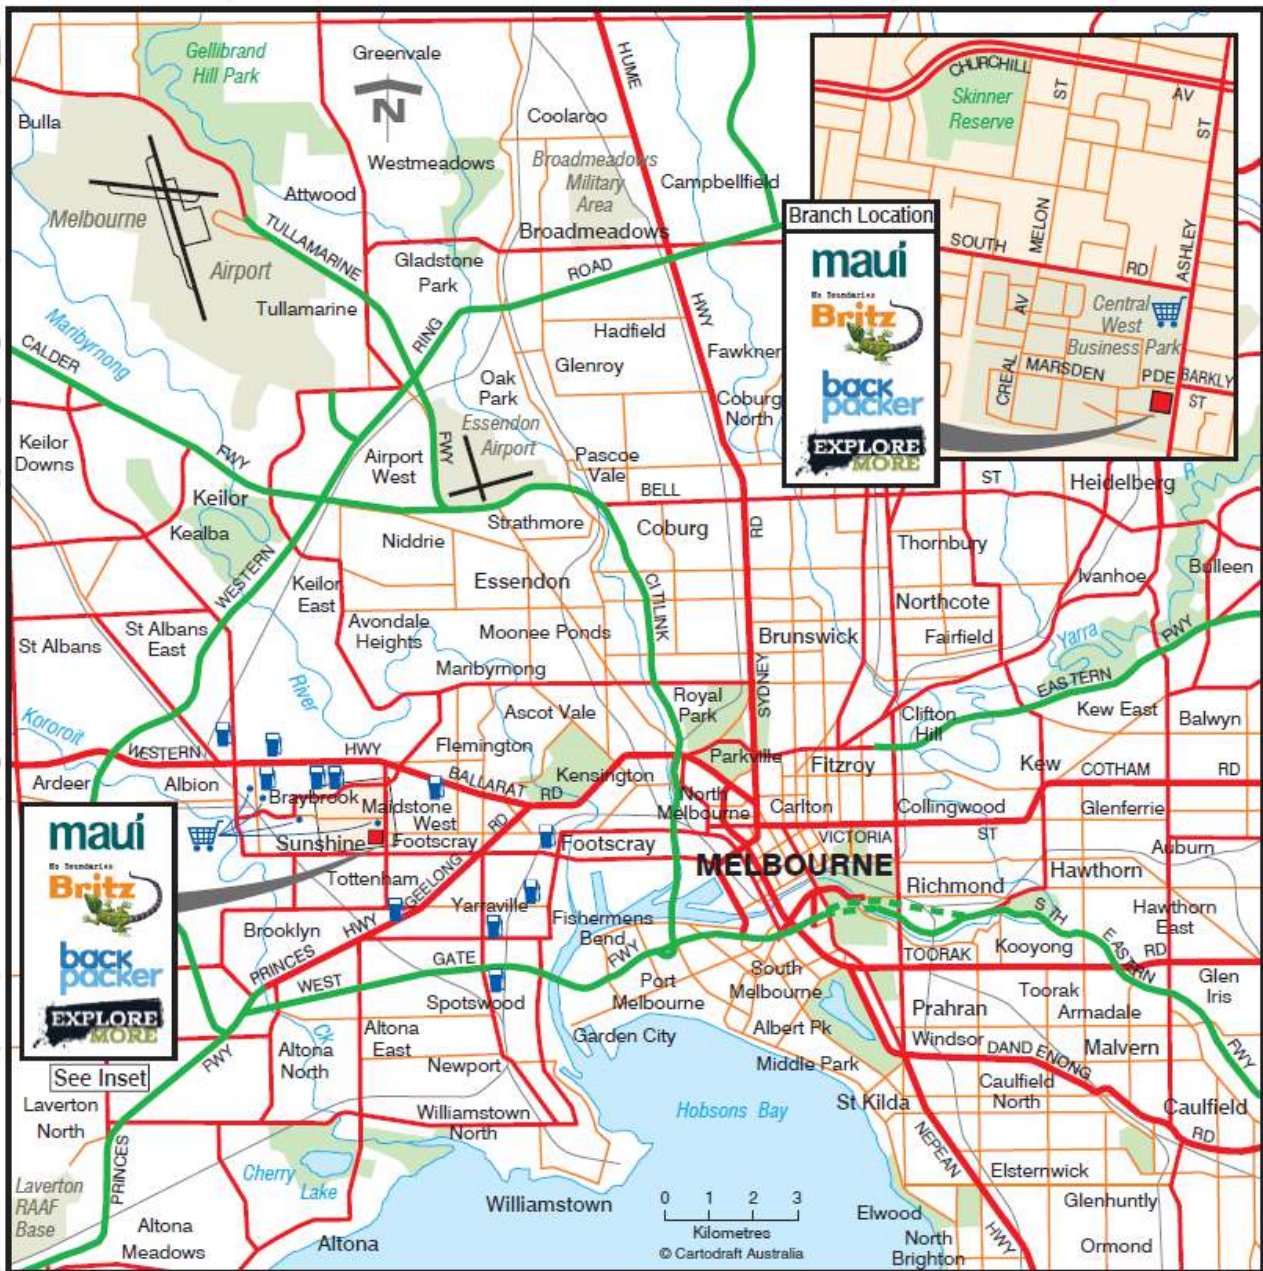

# Britz Motorhome Depot Melbourne

**maui**  
No boundaries  
**Britz**  
**back packer**  
**EXPLORE MORE**

**Branch Location**

**maui**  
No boundaries  
**Britz**  
**back packer**  
**EXPLORE MORE**

**Melbourne**  
Building 2, 9 Ashley St,  
BRAYBROOK VIC 3019 Ph: (03) 8398 8855

**maui** No boundaries **Britz** **back packer** **EXPLORE MORE**