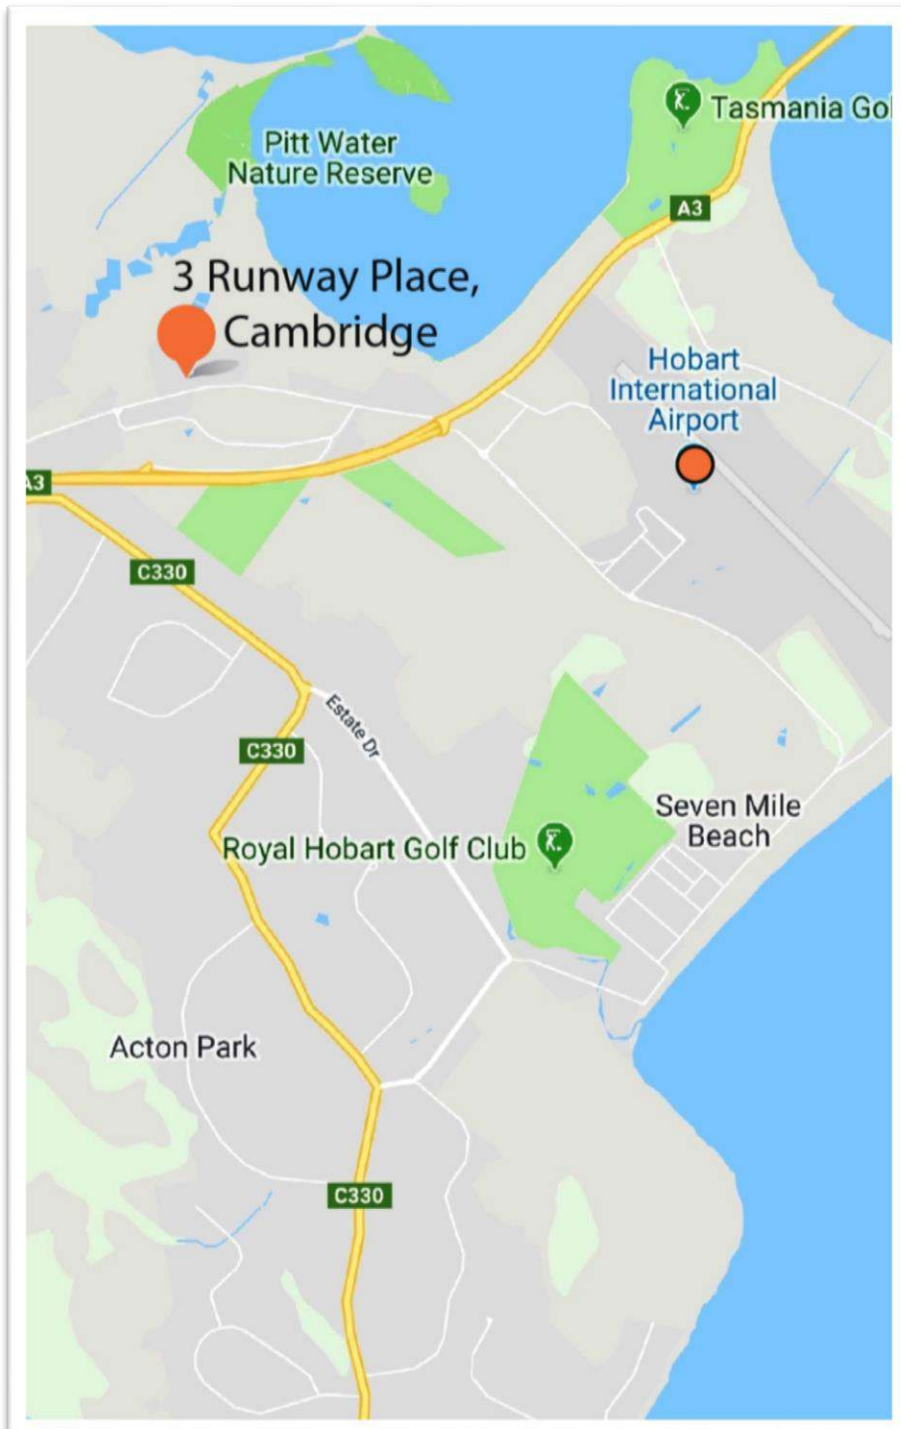

Hobart Depot

Address: 3 Runway Place, Cambridge, Hobart
Phone: +61 (0) 3 6248 4789
Opening Hours: **Monday to Sunday: 8:00am - 4:30pm.**
(Depot closed Christmas Day, Good Friday, New Years Day and Sundays between 1st May until 31st August)

Options for transport to and from the airport to

Distance from airport:

3.5 kilometres

Distance from city:

15 kilometres

Transfers:

Taxi from Hobart airport to depot approx. \$18.

Our Top Tip: