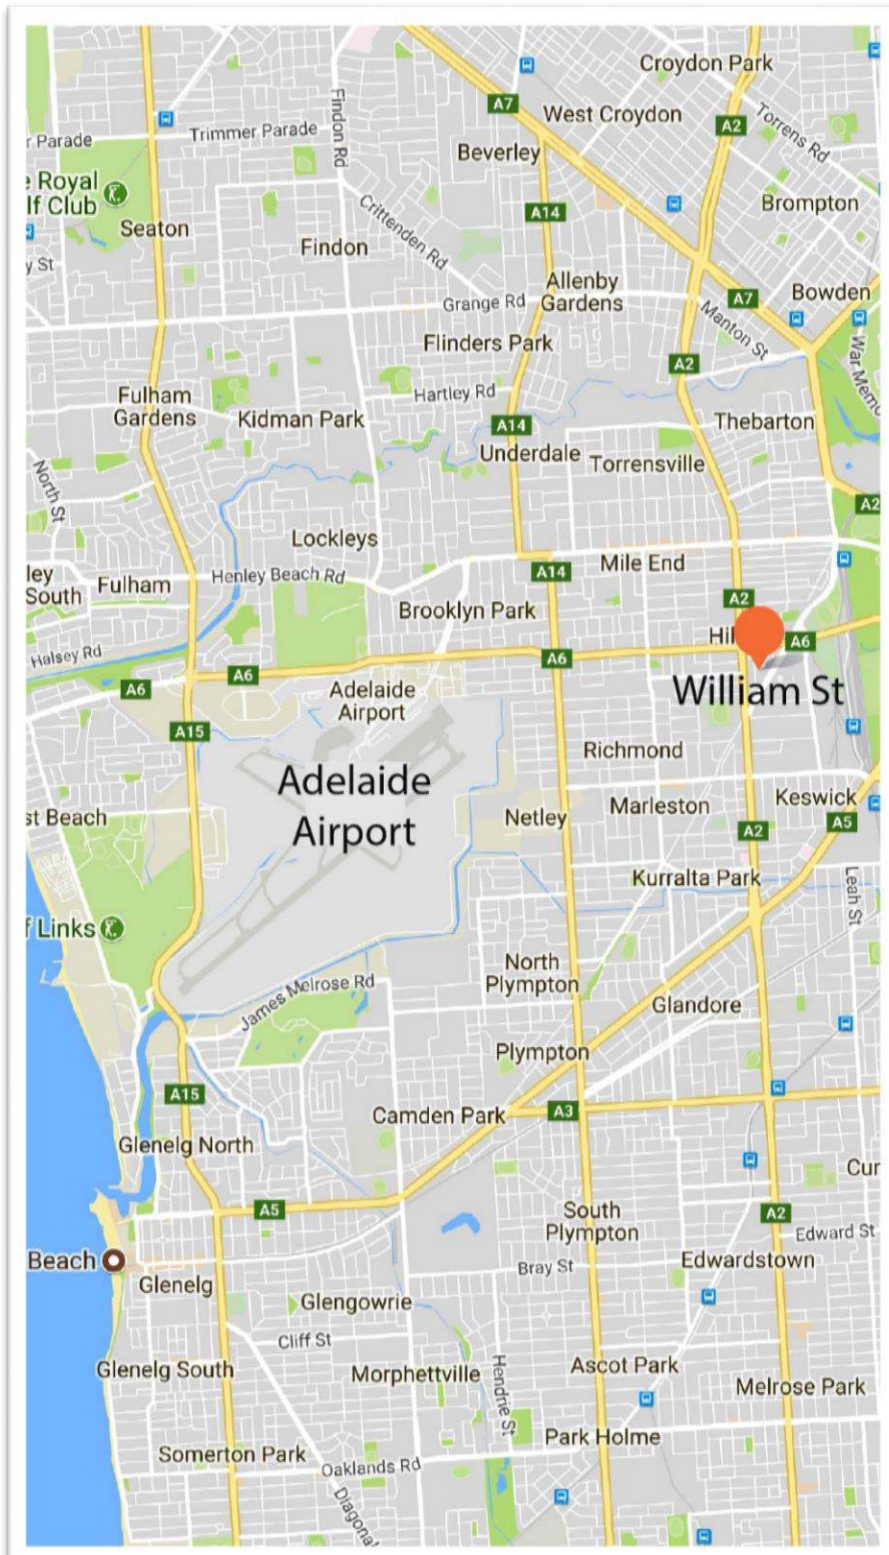

lets^{go} Adelaide Depot

Address: 32 William Street, Mile End South
Phone: +61 (0) 8 7123 0882
Opening Hours: **Monday to Friday** – 8:30am to 3:00pm
Saturday, Sunday and Public Holidays – by appointment only

Options for transport to and from the airport to

lets^{go}
depot Adelaide

Distance from airport:
5 kilometres

Distance from city:
3 kilometres

Shuttle buses to city:
Airport City Shuttle offers a door-to-door service to hotels and businesses

Nearest bus station:
Stop 2 South Road
(100 m from depot)

We're all about camper adventures!

www.gallivantingoz.com.au