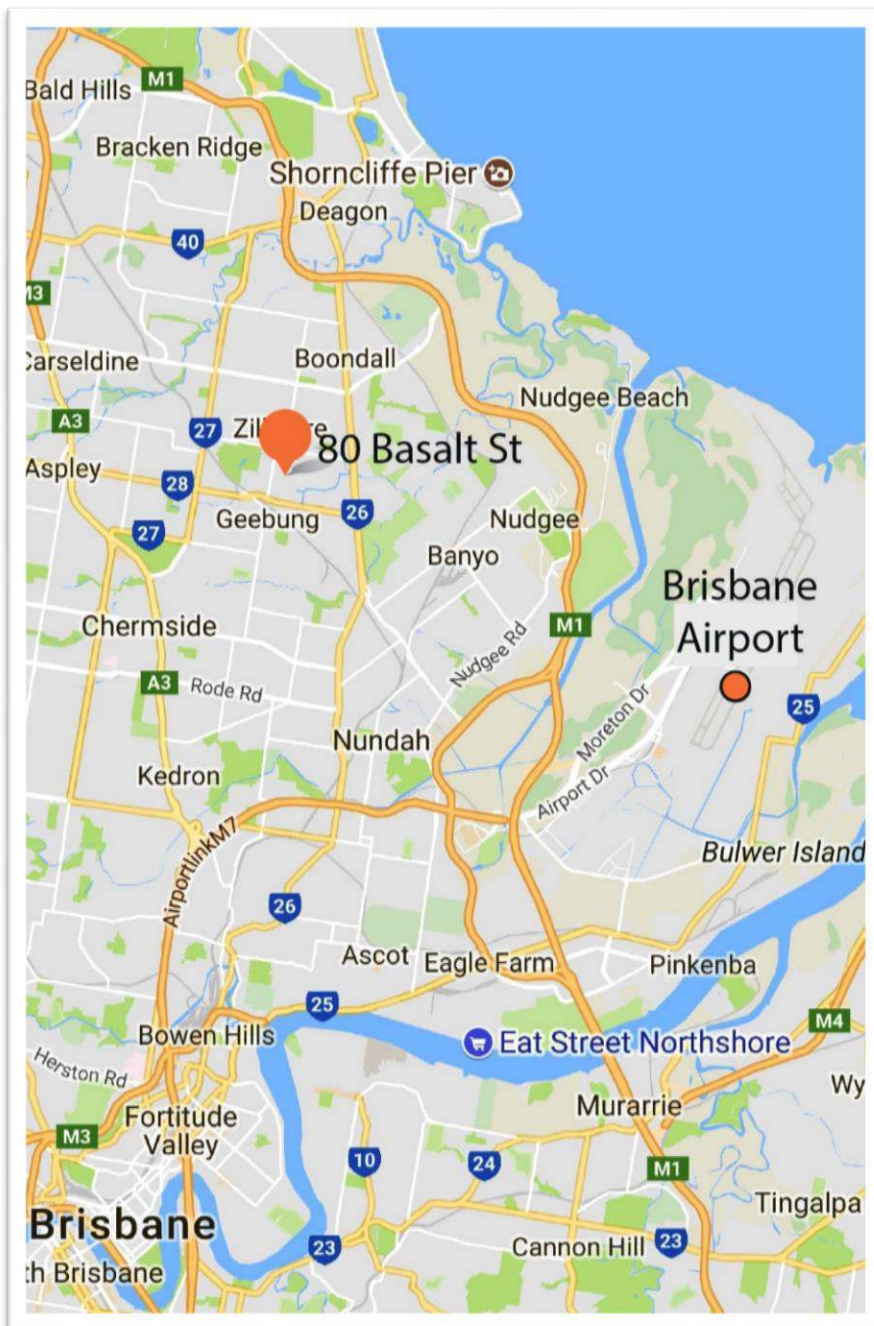

lets⁴go Brisbane Depot

Address: 80 Basalt Street, Geebung QLD 4034
Phone: +61 (0) 7 3123 6788
Opening Hours: Monday to Friday – 8:30am to 3:00pm
Saturday, Sunday and Public Holidays – by appointment only

Options for transport to and from the airport to

lets⁴go
depot Brisbane

Distance from airport:
12 kilometres

Distance from city:
14 kilometres

Shuttle buses to city:
Brisbane Airport Shuttle services operate regular shuttle buses into the city. Pre-book at www.airportshuttles.com/brisbane.php

Nearest train station:
Geebung Station (800m / 10 minute walk)

We're all about camper adventures!

www.gallivantingoz.com.au