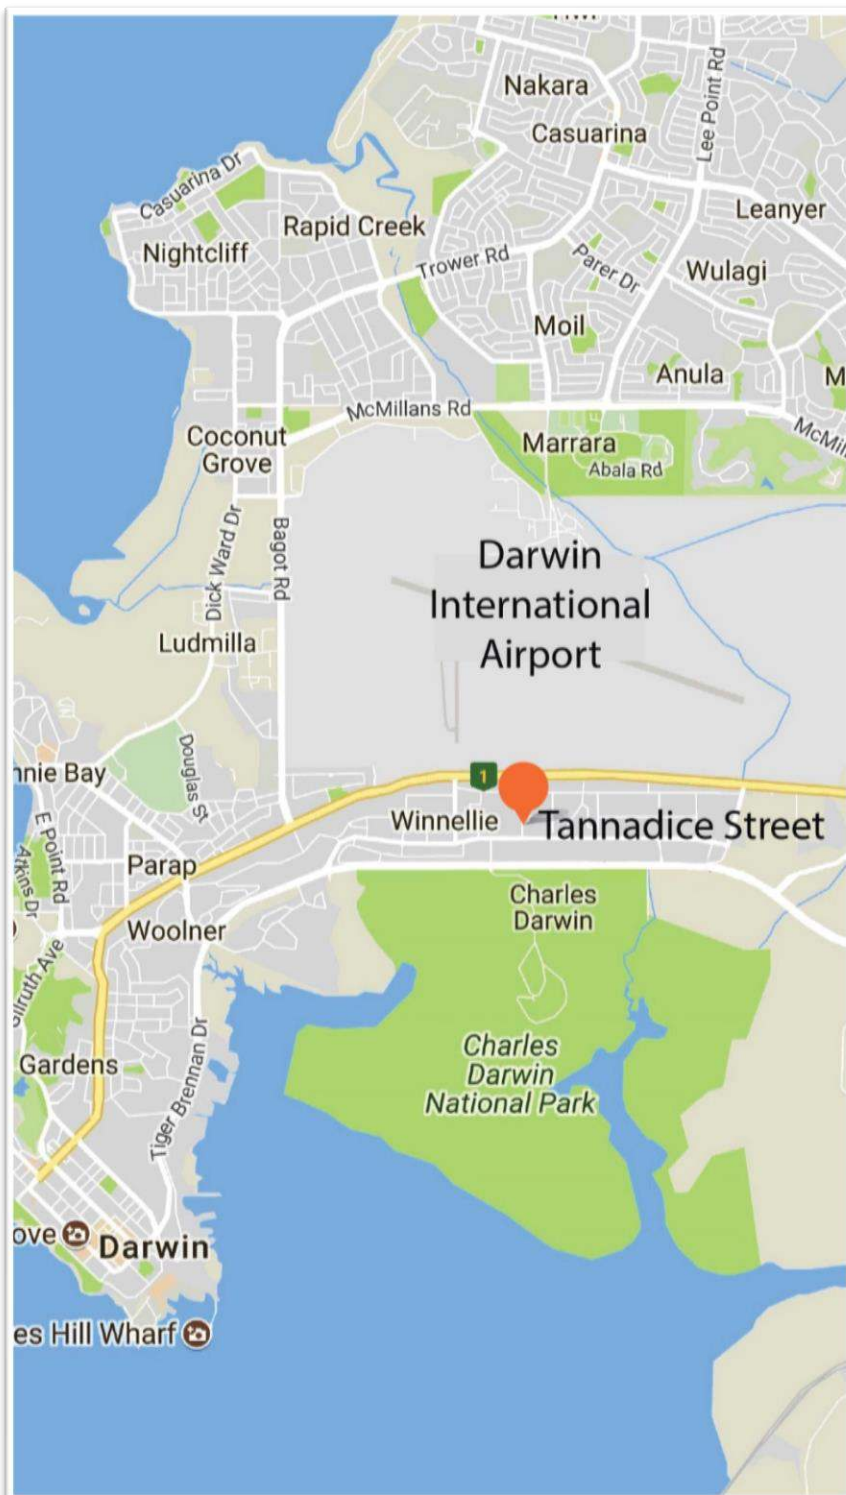

lets⁴go Darwin Depot

Address: 14 Tannadice Street, Winnellie NT 0820
Phone: 1800 538 746
Opening Hours: **Monday to Friday** – 8:30am to 3:00pm
Saturday, Sunday and Public Holidays – by appointment only

Options for transport to and from the airport to

lets⁴go
depot Darwin

Distance from airport:
11 kilometres

Distance from city:
8 kilometres

Shuttle buses to city:
Darwin City airport shuttle service provides shuttle bus service to and from Darwin International Airport. Phone: +61 8 8947 3979.

Nearest bus station:
Catterthun Street (5 minute walk)

We're all about camper adventures!

www.gallivantingoz.com.au