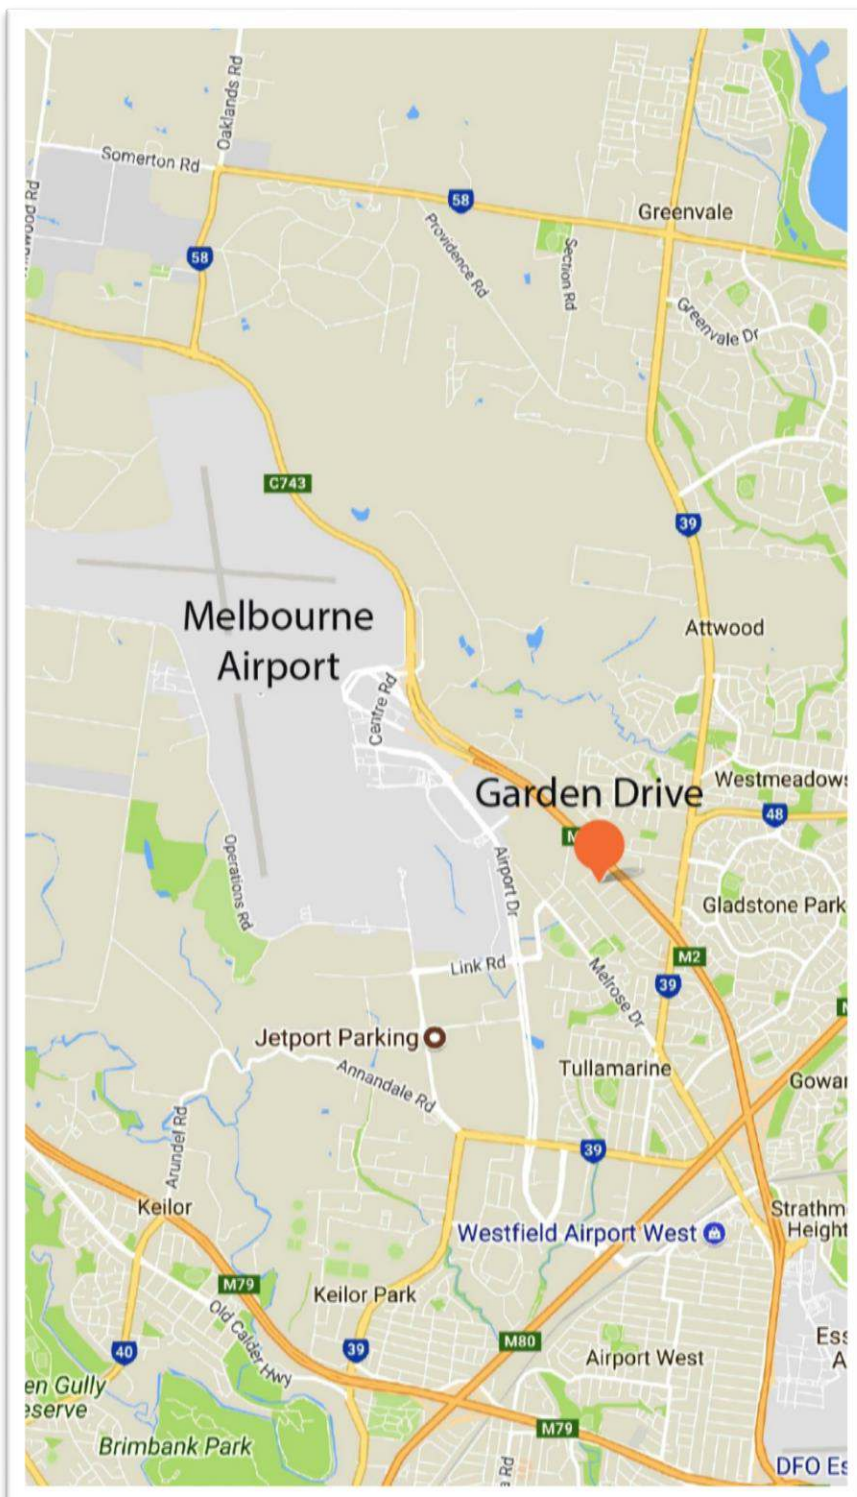

lets^{go} Melbourne Depot

Address: 70 – 90 Garden Drive, Tullamarine VIC 3043
Phone: +61 (0) 3 9769 4730
Opening Hours: **Monday to Friday** – 8:30am to 3:00pm
Saturday, Sunday and Public Holidays – by appointment only

Options for transport to and from the airport to

lets^{go}
depot Melbourne

Distance from airport:
5 kilometres

Distance from city:
20 kilometres

Shuttle buses to city:

The Jetport Bus will pick you up from the airport and bring you to Lets Go depot free of charge. Call them when you have collected your luggage, make your way to the bus pick area immediately outside the Arrivals area and look for the Jetport Bus. Phone: +61 (0)3 9999 2626

Nearest train station:

Airport West/Mathews Ave Station
(3.5km / 10 minute drive or
30 minute walk from the depot)

We're all about camper adventures!

www.gallivantingoz.com.au