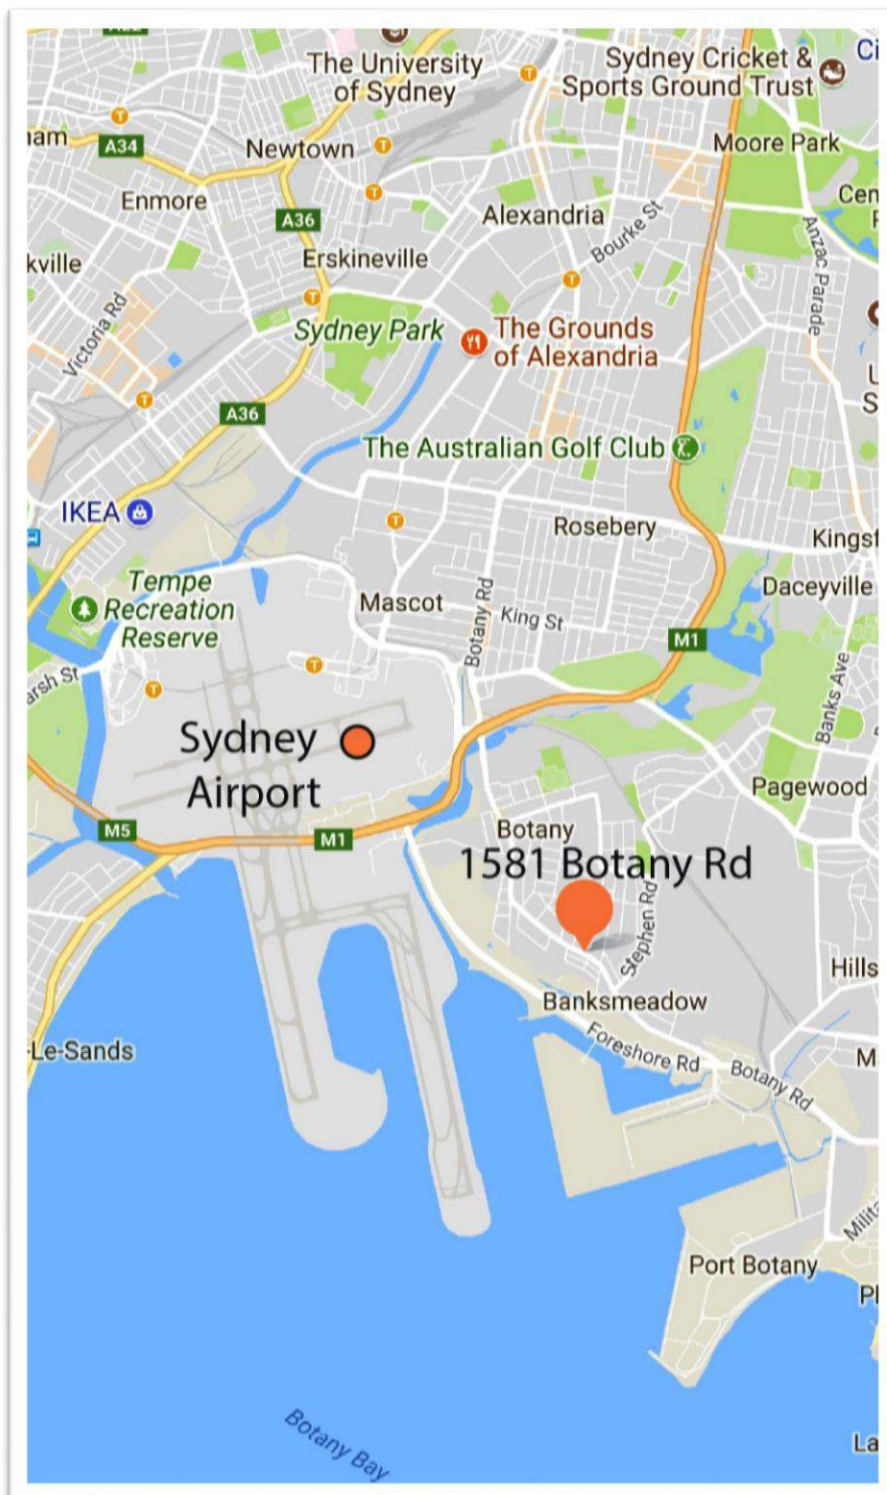

lets⁴go Sydney Depot

Address: 1581 Botany Road, Botany, NSW 2019
Phone: +61 (0) 2 9875 3609
Opening Hours: **Monday to Friday:** 8:30am - 3:00pm. **Saturday:** 9:00am - 1:00pm.
Sunday and Public Holidays: 10:00am – 2:00pm.
(Depot closed for all National Public Holidays)

Options for transport to and from the airport to

lets⁴go
depot Sydney

Distance from airport:
9.5 kilometres

Distance from city:
15 kilometres

Shuttle buses to city:
AirBus Sydney offers door to door service to and from the city.
Phone: +61 2 8339 0155.