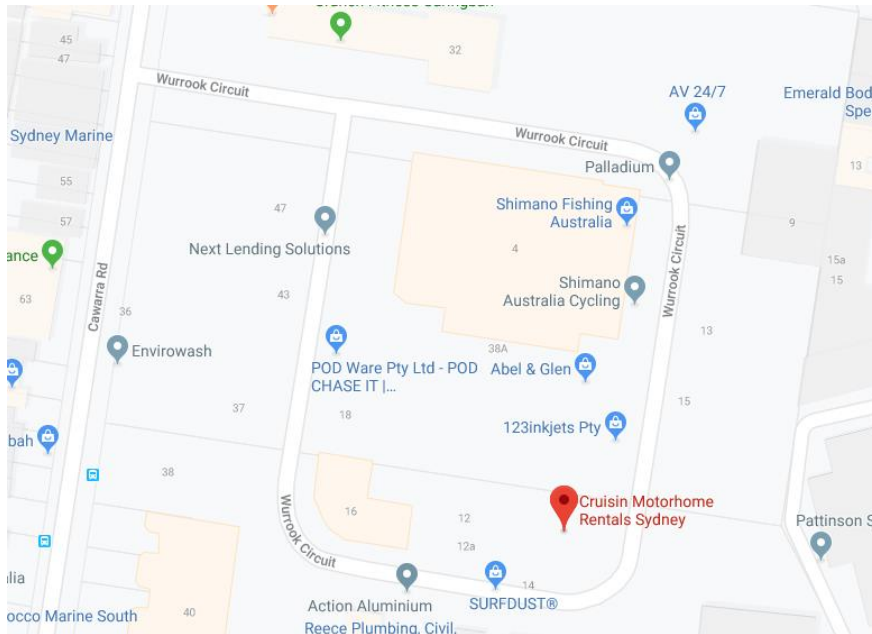

Cruisin Sydney Branch Location

**10 Wurook Circuit,
Caringbah NSW 2229- Telephone 1300 664 485**

www.gallivantingoz.com.au