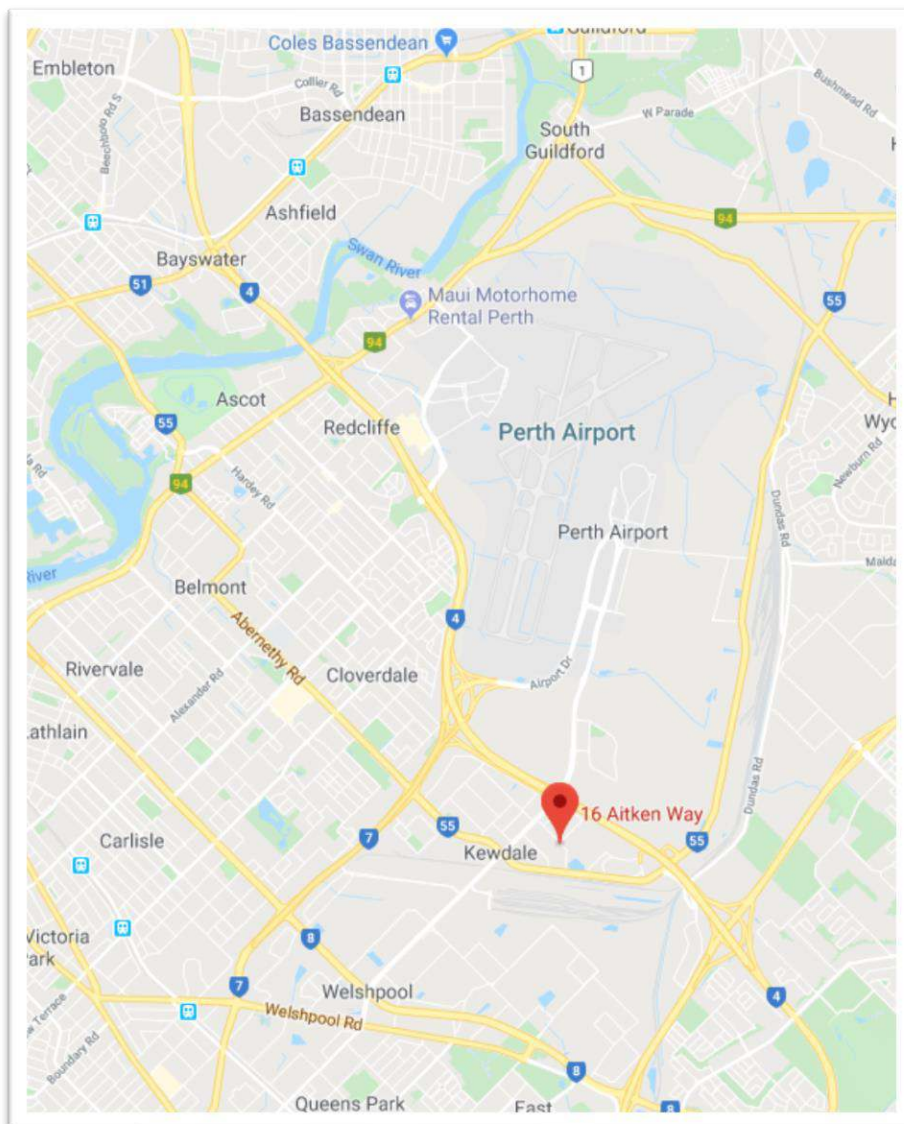

lets⁴go Perth Depot

Address: 16 Aitken Way, Kewdale, WA 6105

Phone: +61 (0) 8 9478 5411

Opening Hours: **Monday to Friday** – 8:30am to 3:00pm
Saturday, Sunday and Public Holidays – by appointment only

Options for transport to and from the airport to

lets⁴go
depot Perth

Distance from airport:
5 kilometres

Distance from city:
13 kilometres

Shuttle buses to city:
Transperth operates regular bus services between Perth Airport and Perth City. Phone: 13 62 13 local call from a landline.

Nearest train station:
Queens Park Station (5km / 10 minute drive or 60 minute walk from the depot).

We're all about camper adventures!

www.gallivantingoz.com.au