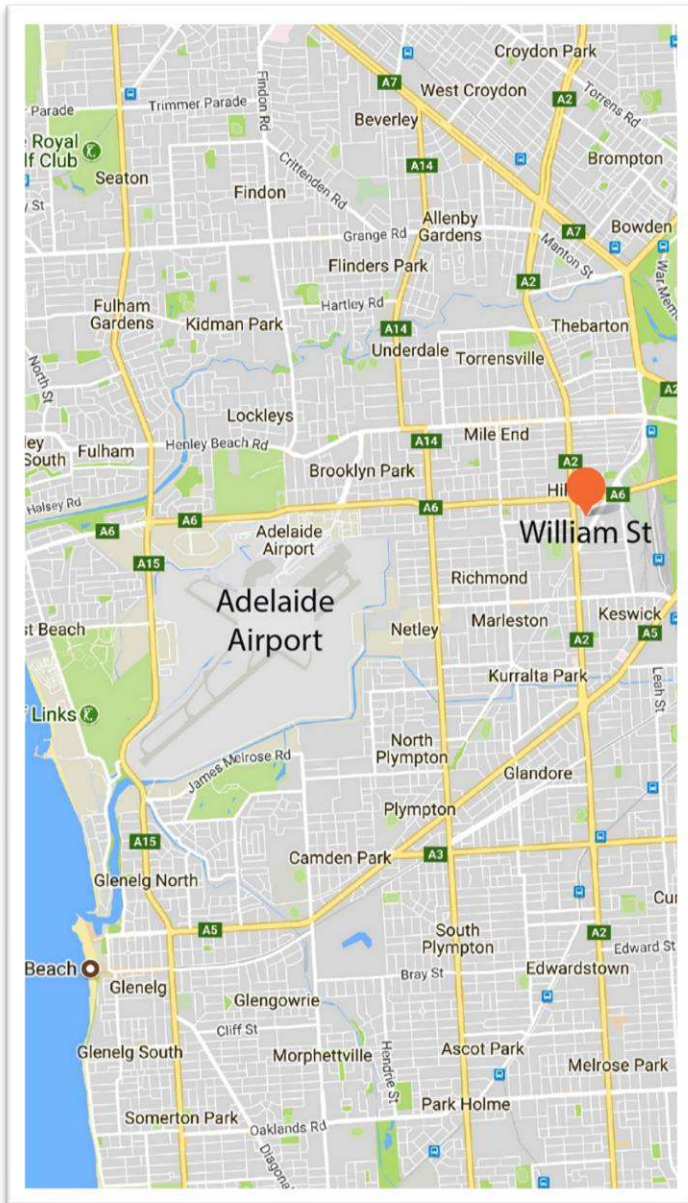

# lets<sup>go</sup> Adelaide Depot

**Address:** 32 William Street, Mile End South

**Phone:** 1800 538 746

**Opening Hours:** M - F: 9.00am to 3.00pm / Sat, Sun and public holidays between 9am - 1pm. **All vehicle collection times must be pre-arranged; please call the depot directly to organise your pick up time.** Vehicle collection times are scheduled by available time slots. There will be delays at pick up if your time has not been pre-booked (at least 48 hours prior to pick up). *To arrange your vehicle collection time, please call 1800 538 746, press 1 in the main menu and then process the correct number to get to the desired branch.*

**Options for transport to and from the airport to**

**lets<sup>go</sup>**  
depot Adelaide

**Distance from airport:**

5 kilometres

**Distance from city:**

3 kilometres

**Shuttle buses to city:**

Airport City Shuttle offers a door-to-door service to hotels and businesses

**Nearest bus station:**

Stop 2 South Road  
(100 m from depot)

**GallivantingOz**  
*We're all about camper adventures!*

[www.gallivantingoz.com.au](http://www.gallivantingoz.com.au)