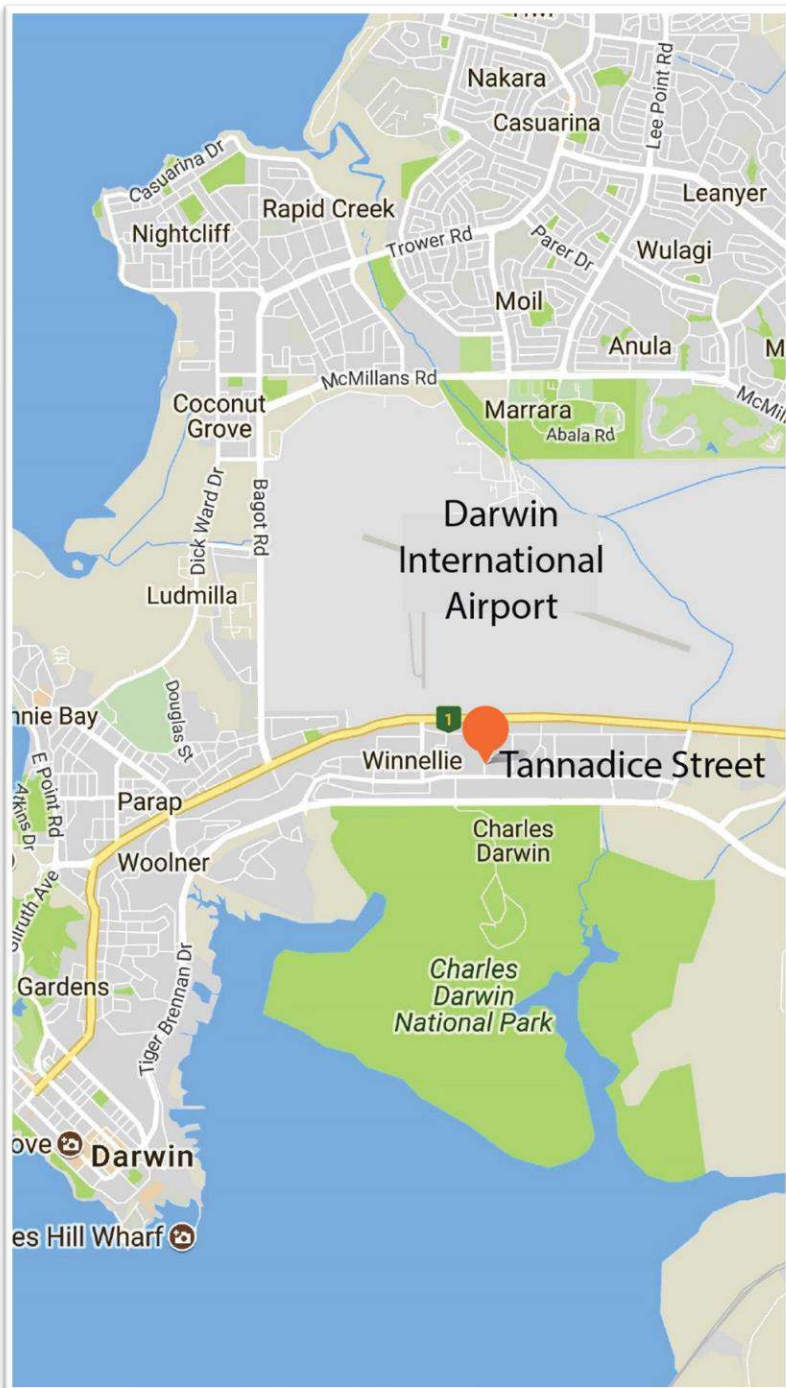

# lets<sup>4</sup>go Darwin Depot

**Address:** 14 Tannadice Street, Winnellie NT 0820

**Phone:** 1800 538 746

**Opening Hours:** M - F: 9.00am to 3.00pm / Sat, Sun and public holidays between 9am - 1pm. **All vehicle collection times must be pre-arranged; please call the depot directly to organise your pick up time.** Vehicle collection times are scheduled by available time slots. There will be delays at pick up if your time has not been pre-booked (at least 48 hours prior to pick up). *To arrange your vehicle collection time, please call **1800 538 746, press 1** in the main menu and **then process the correct number to get to the desired branch.***

**Options for transport to and from the airport to**

**lets<sup>4</sup>go**  
depot Darwin

**Distance from airport:**

11 kilometres

**Distance from city:**

8 kilometres

**Shuttle buses to city:**

Darwin City airport shuttle service provides shuttle bus service to and from Darwin International Airport. Phone: +61 8 8947 3979.

**Nearest bus station:**

Catterthun Street (5 minute walk)

*We're all about camper adventures!*

[www.gallivantingoz.com.au](http://www.gallivantingoz.com.au)