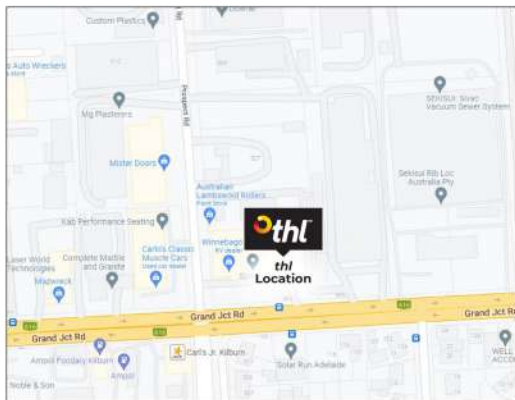

ADELAIDE - Branch Information

Address	583 Grand Junction Road, Gepps Cross SA 5094
Telephone	+61 8 8340 4408
Distance from Airport	15.8 kilometres / 9.8 Miles
Distance from City	12.6 Kilometres / 7.8 Miles
Branch Hours	<p>01 April 2023 – 30 April 2023 Monday – Saturday: 9:00am – 3:30pm Sunday: Opened to meet confirmed bookings</p> <p>1 May 2023 – 31 August 2023 Monday – Saturday: 9:00am – 3:30pm Sunday: Closed</p> <p>1 September 2023 – 31 March 2024 Monday – Saturday: 9:00am – 3:30pm Sunday: Opened to meet confirmed bookings</p> <p>Closed on Christmas Day (25 Dec), Good Friday (7 April 2023, 29 Mar 2024), Australia Day Observed Holiday (26 Jan).</p>
Getting to Us	The branch is accessible by taxi or uber; transfers are not available to/from the airport/city. There is no customer parking available inside the grounds of our branch, but parking is available at Secure Parking, 1 Port Rd, Hindmarsh, SA, 5007 (7.8 km from the branch).

OTHER USEFUL INFORMATION

Nearest Campsite:

Levi Park Caravan Park
1a Harris Road, Vale Park SA 5081
(5.6km from branch)

Nearest Fuel Station:

Ampol Service Station
96 Grand Junction Road, Kilburn SA 5084
(250m from branch)

Nearest Supermarket:

Coles Churchill Shopping Centre
390 Churchill Road, Kilburn SA 5082
(2.9km from branch)

Scan the QR code to download the **thl Roadtrip App**. You can find and book campgrounds, holidays parks and attractions as well as locate your closest service station, dump stations and more!