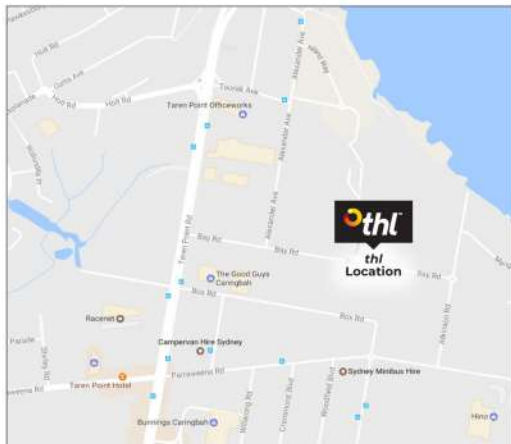

## SYDNEY - Branch Information

<b>Address</b>	31 Bay Road, Taren Point, Sydney, New South Wales, 2229
<b>Telephone</b>	+61 2 9525 8275
<b>Distance from Airport</b>	15.5 kilometres / 9.6 Miles
<b>Distance from City</b>	25 Kilometres / 15.5 Miles
<b>Branch Hours</b>	Monday – Saturday: 9:00am – 3:30pm Sunday: Opened to meet confirmed bookings All branches are closed on Christmas Day (25 Dec), Good Friday (7 April 2023, 29 Mar 2024), Australia Day Observed Holiday (26 Jan).
<b>Getting to Us</b>	The branch is accessible by taxi or uber; transfers are not available to/from the airport/city. There is no customer parking available inside the grounds of our branch, but there is free street parking available on Bay Road.

### Nearest Campsite:

Sydney Tourist Park  
2 Wingello Road, Miranda,  
NSW 2228  
(3.1km from branch)

### Nearest Fuel Station:

Ampol Foodary Taren Point  
114 Taron Point Road, Taren Point,  
NSW 2229  
(1.1km from branch)

### Nearest Supermarket:

Ritchies IGA  
123 Parraweena Road, Taren Point,  
NSW 2229  
(1.3km from branch)

Scan the QR code to download the **thl Roadtrip App**. You can find and book campgrounds, holidays parks and attractions as well as locate your closest service station, dump stations and more!