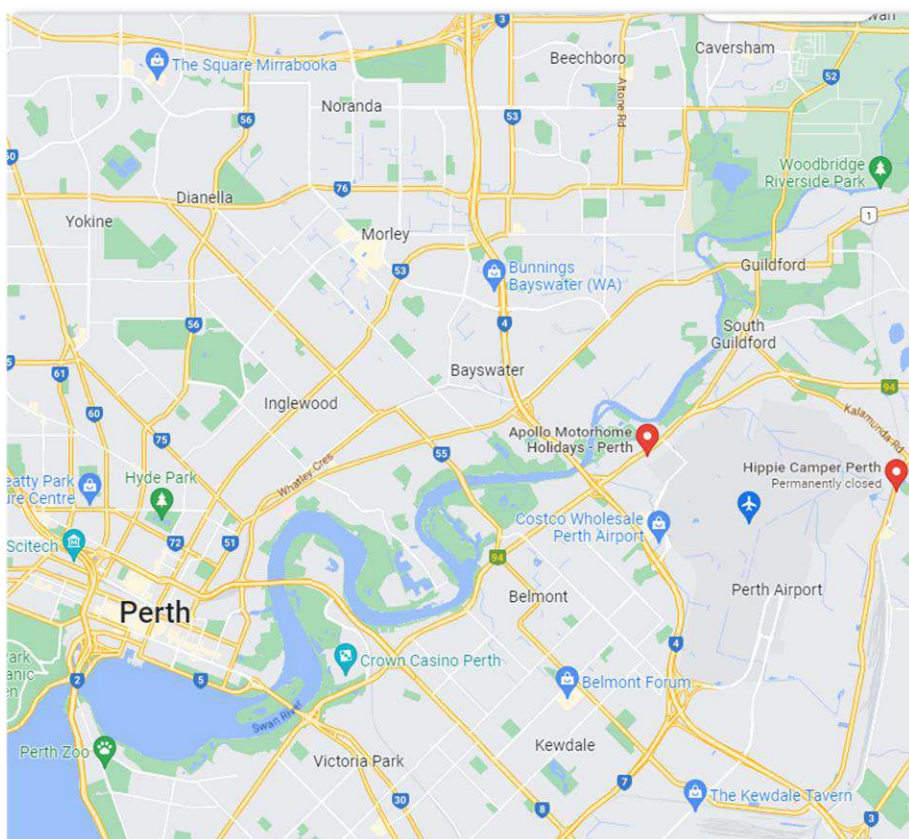

# Hobart Depot

**Address:** 1 Hawkesford Road, Cambridge, Hobart TAS 7170  
**Phone:** 1800 875 018  
**Opening Hours:** Daily: 9.00am – 4.00pm (pick up by 3.00pm)

**Distance from airport:**  
1.4 kilometres

**Distance from city:**  
17.5 kilometres

**GallivantingOz**

*We're all about camper adventures!*