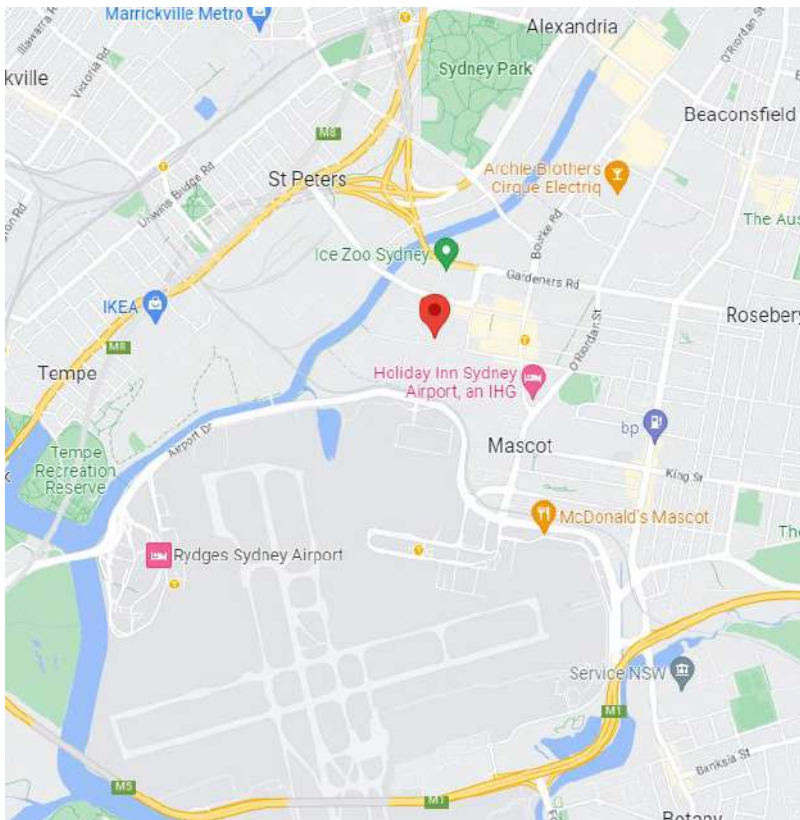

# Sydney Depot

**Address:** 286 Coward Street, Mascot, NSW 2020  
**Phone:** 1800 875 018  
**Opening Hours:** Mon to Fri: 8.00am to 5.00pm (pick up by 4.00pm/return by 4.30pm)  
Sat: 8.00am to 2.00pm (pick up by 1.00pm/return by 1.30pm)  
Sun: 9.00am to 2.00pm (pick up by 1.00pm/return by 1.30pm)

**Distance from airport:**  
4.5 kilometres

**Distance from city:**  
11 kilometres