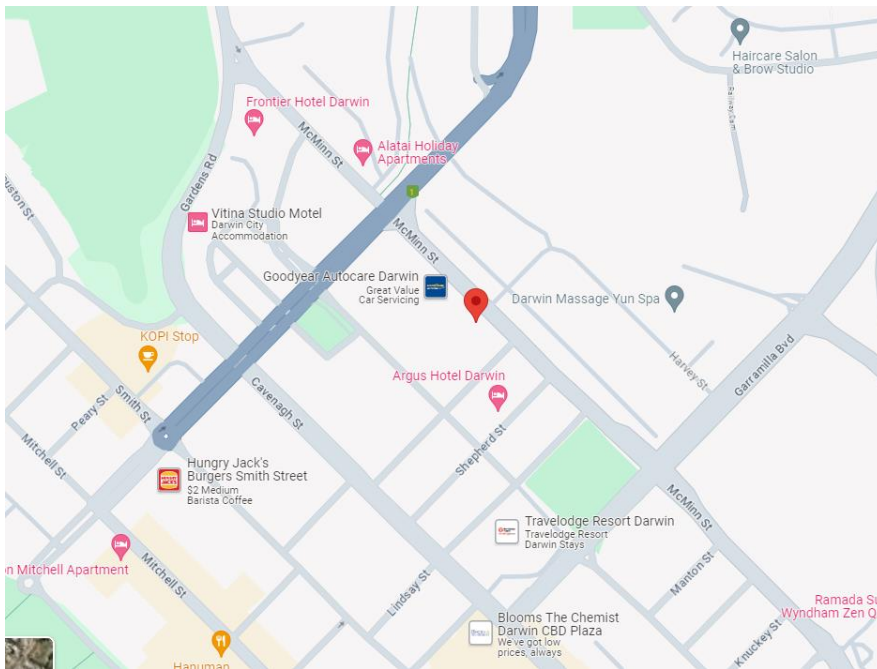

# Darwin Depot

**Address:** 75 McMinn Street Darwin City, Northern Territory 0800  
**Phone:** 1800 875 018  
**Opening Hours:** Monday to Friday: 9.00am – 4.00pm (pick up by 3.00pm)  
Saturday/Sunday: 9.00am – 4.00pm (return by 3.30pm)

**Distance from airport:**  
10 kilometers

**GallivantingOz**  
*We're all about camper adventures!*