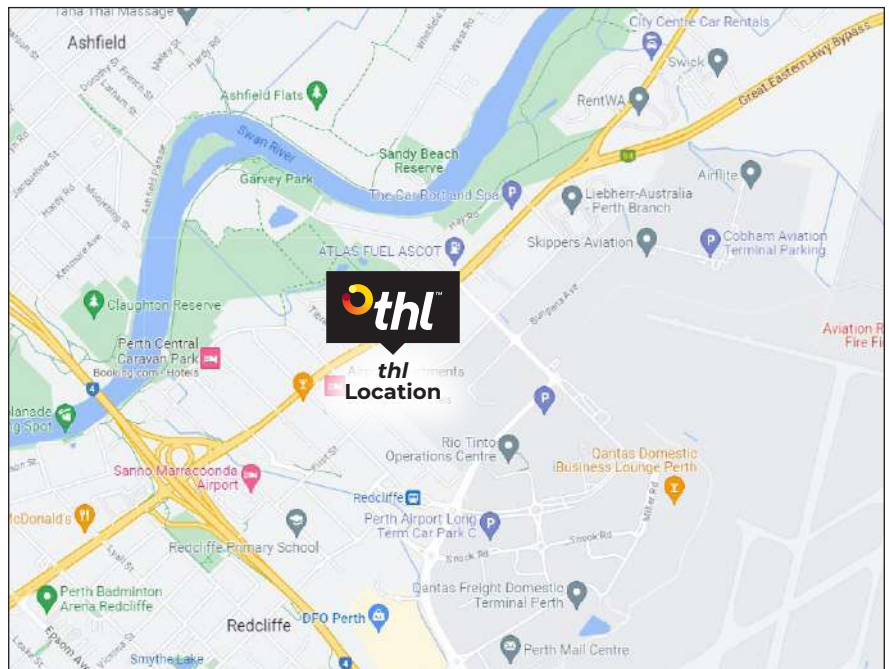

## PERTH - Branch Information

<b>Address</b>	471 Great Eastern Hwy, Redcliffe, Western Australia 6104
<b>Telephone</b>	+61 8 9479 5208
<b>Distance from Airport</b>	2.2 kilometres / 1.3 miles
<b>Distance from City</b>	10.7 kilometres / 6.6 miles
<b>Branch Hours</b>	Monday – Saturday: 9:00am – 3:30pm Sunday: Opened to meet confirmed bookings  <b>Please note depots are also closed on some public holidays</b>
<b>Getting to Us</b>	<p>The branch is accessible by taxi, bus or uber; transfers are not available to/from the airport/city. There is no customer parking available inside the grounds of our branch but there is secure parking available at Hamer Parking, 20 Redcliffe Road, Redcliffe (240m from the branch).</p> <p>From the airport (Terminals 1 and 2), a taxi ride will take about 15 minutes (and just 5 minutes from Terminals 3 and 4). Taxi ranks are located at the front of all terminals, as well as Valentine Road within the General Aviation area.</p> <p>You can also catch the bus from Terminals 1/2 and 3/4. For more information on public transport, please see Perth Airport's website.</p> <p>From Perth CBD, you can take a 20-minute taxi ride or take Bus Route 40 from outside the Art Gallery of WA. Get off at Ben St and you'll have a 1-minute walk to the branch. For times and fares please see the TransPerth website.</p>

### Nearest Campsite:

Perth Central Caravan Park  
34 Central Avenue, Ascot, WA 6104  
(800m from branch)

### Nearest Fuel Station:

Shell Service Station  
439 Great Eastern Highway,  
Redcliffe WA 6159  
(350m from branch)

### Nearest Supermarket:

Belmont Forum Shopping Centre  
227 Belmont Avenue,  
Cloverdale WA 6105  
(6km from branch)

Scan the QR code to download the **thl Roadtrip App**. You can find and book campgrounds, holidays parks and attractions as well as locate your closest service station, dump stations and more!