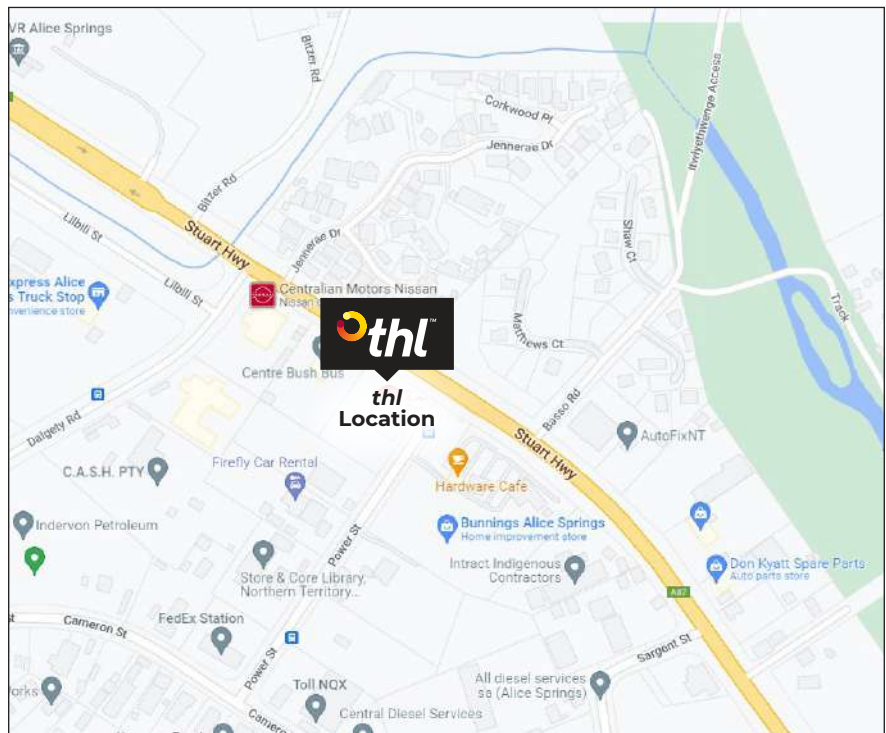

ALICE SPRINGS - Branch Information

Address	220 Stuart Highway, Alice Springs, Northern Territory, 0870
Telephone	+61 8 8952 8814
Distance from Airport	15 kilometres / 11 Miles
Distance from City	3.9 Kilometres / 2.4 Miles
Branch Hours	<p>01 April - 30 November Monday – Saturday: 9:00am – 3:30pm Sunday: Opened to meet confirmed bookings</p> <p>01 December - 31 March Closed</p> <p>Please note depots are also closed on some public holidays</p>
Getting to Us	The branch is accessible by taxi or uber; transfers are not available to/from the airport/city. There is no customer parking available inside the grounds of our branch, but there is secure parking available at Alice Springs Airport Parking, Santa Teresa Road, Alice Springs (18km from the branch)

OTHER USEFUL INFORMATION

Nearest Campsite:

Alice Springs Tourist Park
70 Larapinta Drive, Alice Springs,
NT 0870
(2km from branch)

Nearest Fuel Station:

Shell Coles Express
Corner of Lilbili St & Dalgety Rd,
Braitling, NT 0870
(400m from branch)

Nearest Supermarket:

IGA Northside
3 Hearne Place, Alice Springs,
NT 0870
(2.2km from branch)

Scan the QR code to download the **thl Roadtrip App**. You can find and book campgrounds, holidays parks and attractions as well as locate your closest service station, dump stations and more!