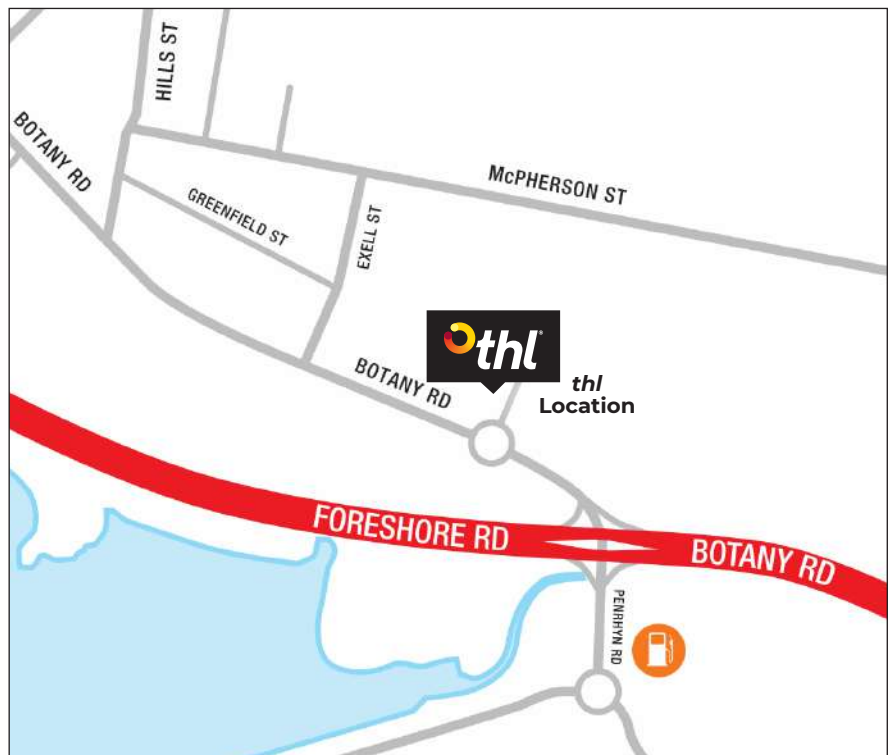

## SYDNEY - Branch Information

<b>Address</b>	1/1801 Botany Road, Banksmeadow, NSW 2019
<b>Telephone</b>	+61 2 9525 8275
<b>Distance from Airport</b>	9.3 kilometres / 4.2 miles
<b>Distance from City</b>	14 kilometres / 8.7 miles
<b>Branch Hours</b>	Monday – Sunday: 9:00am – 3:30pm All branches are closed on Christmas Day (25 Dec), New Year's Day (01 Jan), Observed Australia Day (27 Jan 2025 and 26 Jan 2026) Good Friday (18 April 2025).
<b>Getting to Us</b>	The branch is accessible by taxi or uber; transfers are not available to/from the airport/city. There is no customer parking available inside the grounds of our branch, but there is street parking available on the <b>service road along Botany Road</b> , just out the front of the branch.

### Nearest Campsite:

Sheralee Tourist Park  
88 Bryant St, Rockdale  
NSW 2216  
(9.6km from branch)

### Nearest Fuel Station:

BP Service Station  
1579 Botany Rd, Botany,  
NSW 2019  
(1.9km from branch)

### Nearest Supermarket:

IGA Botany  
1128 Botany Rd, Botany,  
NSW 2019  
(3km from branch)

Scan the QR code to download the **thl Roadtrip App**. You can find and book campgrounds, holiday parks and attractions as well as locate your closest service station, dump stations and more!